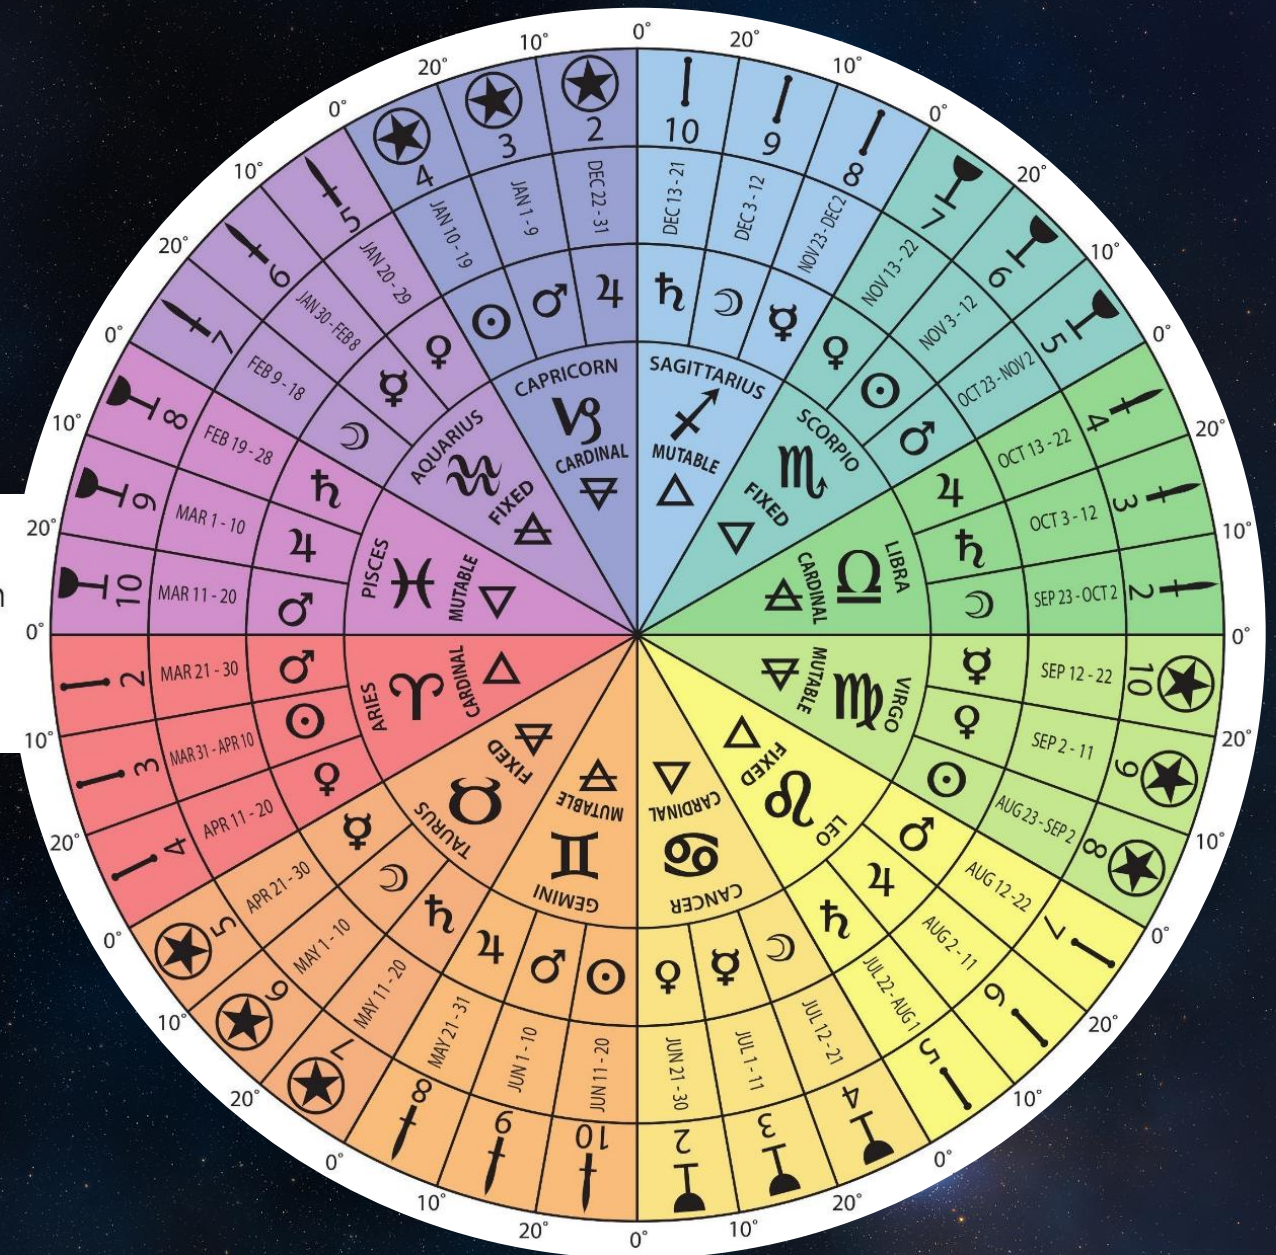

INNER RING: Zodiac Signs with modalities (Cardinal, Fixed, Mutable) and elements (Fire, Earth, Air, Water)

SECOND RING: Decan Rulers (Chaldean order of the classical planets from slowest to fastest motion through the Zodiac)

THIRD RING: Calendar Dates per Decan

OUTER RING: Pip Cards (Minor Arcana) as they correspond to the Decans